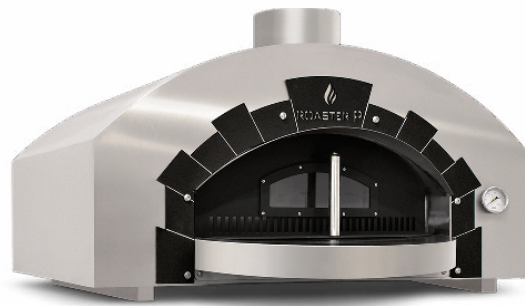

Pizza Oven

Roaster presents one of its latest creations, the Wood – fired Pizza Oven also available in Gas version. It is a modernly designed oven made of stainless steel, easy to use and clean. Either countertop or with cabinet, it is the ideal equipment for pizza restaurants, pizzeria and mobile businesses. The Roaster Pizza oven can reach 450°C in just 35 minutes. Thanks to the refractory floor which retains the heat perfectly, releasing it evenly in the cabin for hours, it is capable of baking 60 pizzas in an hour. Authentic pizza crust should be crispy on the outside and practically melt in your mouth shortly after you bite into it. Achieve this crispness-to-softness balance by choosing your Roaster Pizza Oven and taste the authentic Italian pizza wherever you may be.

ROASTER PW4

1140 x 815 x 590 mm

1000 x 650 mm

260 kg

ROASTER PW6

1390 x 815 x 590 mm

1250 x 650 mm

320 kg

ROASTER PWC4

1140 x 815 x 1680 mm

1000 x 650 mm

340 kg

ROASTER PWC6

1390 x 930 x 1680 mm

1250 x 650 mm

380 kg

ROASTER PGC4

GAS Version 

ROASTER PGC6

GAS Version 

Included

- 1 Pizza sholver
- Conversion kit from LPG to GPL
- 1 Wood holder
- Packaging

Avanzini Burner with conversion kit from LPG to GPL (for Gas Version)