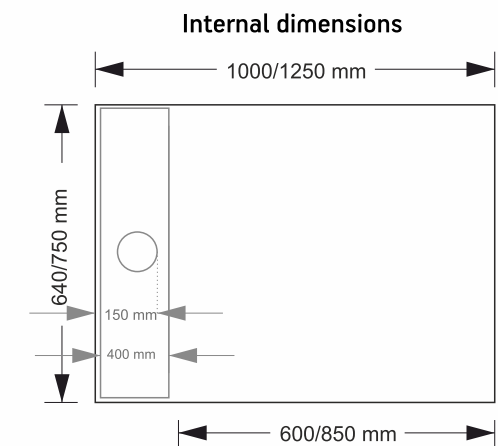

Cooking Performance

60 pizzas/h | 110 pizzas/h

* These quantities have been calculated approximately

ACCESSORIES