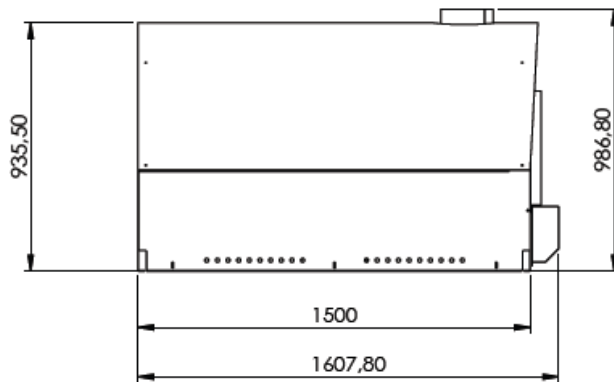

Il re del fuoco. Dal 1975.

PROFESSIONA DIRECT WOOD BURNING OVEN

Professional oven Professional oven with direct cooking and internal chamber in stainless steel AISI 304 and thickness 4 mm.

CODE	PRICE	EXTERNAL SIZE L x D x H	INTERNAL SIZE L x D	WEIGHT Kg
F00100	€ 9.800,00 *	2000X1500X935,50	1400X1000	800,00