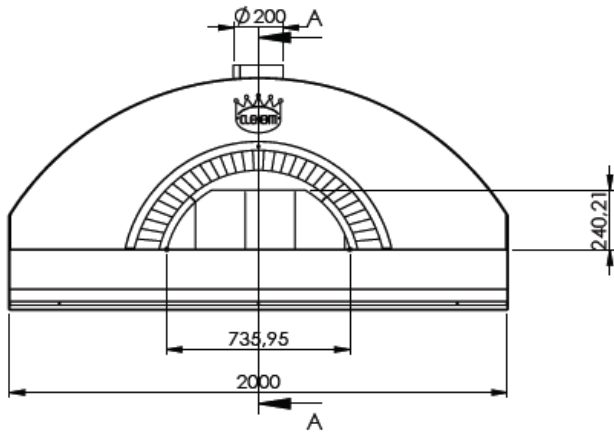

Il re del fuoco. Dal 1975.

PROFESSIONA DIRECT WOOD BURNING OVEN

Professional oven Professional oven with direct cooking and internal chamber in stainless steel AISI 304 and thickness 4 mm.

CODE	PRICE	EXTERNAL SIZE L x D x H	INTERNAL SIZE L x D	WEIGHT Kg
F00100	€ 9.800,00 *	2000X1500X935,50	1400X1000	800,00