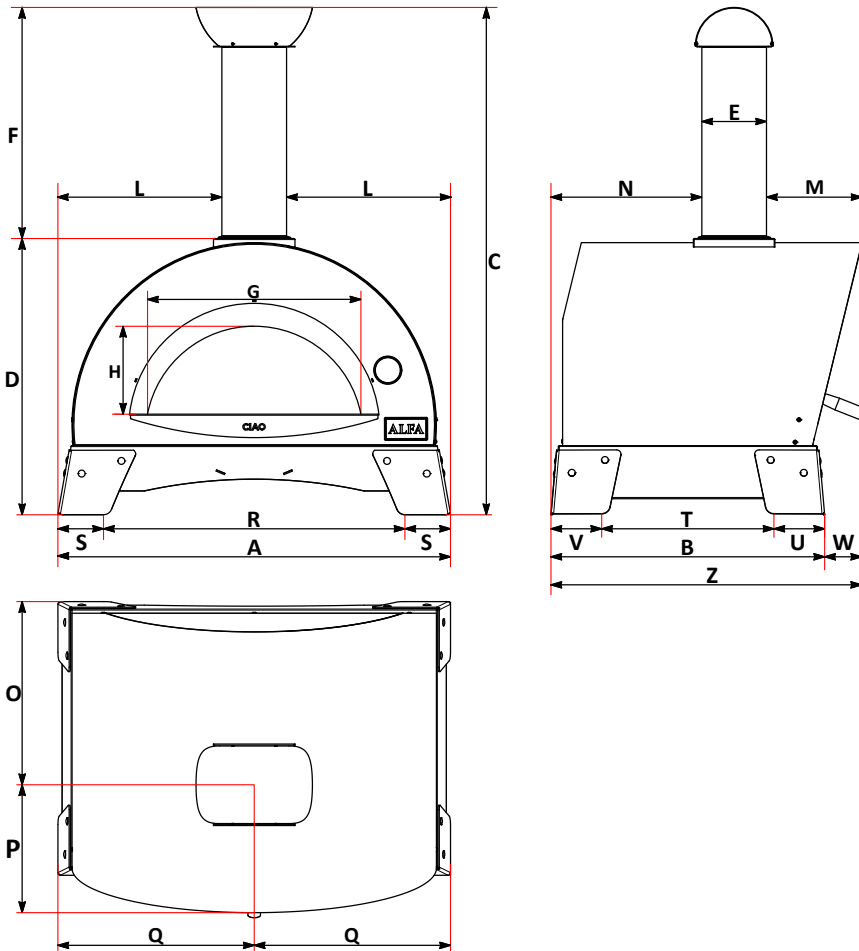

MISURE - DIMENSIONS

A	91.1 cm 35.5 in	O	42.5 cm 16.7 in
B	63.5 cm 24.8 in	P	29.7 cm 11.7 in
C	117.7 cm 46.3 in	Q	45.5 cm 17.9 in
D	64.1 cm 25.2 in	R	69.9 cm 27.5 in
Ø E	15 cm 5.9 in	S	10.6 cm 4.2 in
F	53.6 cm 21.1 in	T	40 cm 15.7 in
G	49.5 cm 19.3 in	U	11.8 cm 4.6 in
H	20.4 cm 7.9 in	V	11.8 cm 4.6 in
L	38 cm 15 in	W	8.58 cm 3.3 in
M	22.2 cm 8.7 in	Z	72.1 cm 28.1 in
N	32.3 cm 12.7 in		

DIMENSIONE IMBALLO PACKAGING

Larghezza Width	Profondità Depth	Altezza Height	Peso Weight
97 cm 38.1 in	77 cm 30 in	78 cm 30.7 in	99.5 Kg 219 lbs

PARTI DI RICAMBIO - SPARE PARTS

Descrizione Description		Codice Code
Comignolo Chimney cap	A	SPZP_01_024
Canna fumaria Chimney	B	TI150_500_SAT
Sportello Door	G	SSML_01_0150
Flangia Flange	H	SPZP_01_050
Carter esterno External shell	I	SCRT-01-028-GRI
Carter esterno External shell	I	SCRT-01-028-GIA
Termometro Thermometer	J	YT63-135
Mattoni 40x20 cm Red bricks 40x20 cm	K	RRA-4020
Mattoni 50x20 cm Red bricks 50x20 cm	K	RRA-5020
Gasbeton	L	D10GASB-D300
Piedini Feet (n.4)	M	PZP-01-070/71
Logo Alfa (v1.0)	N	D14PLAC-ALFA
Davanzale Sill	R	SSML-01-049
Vasca camera	S	SCMB-01-028